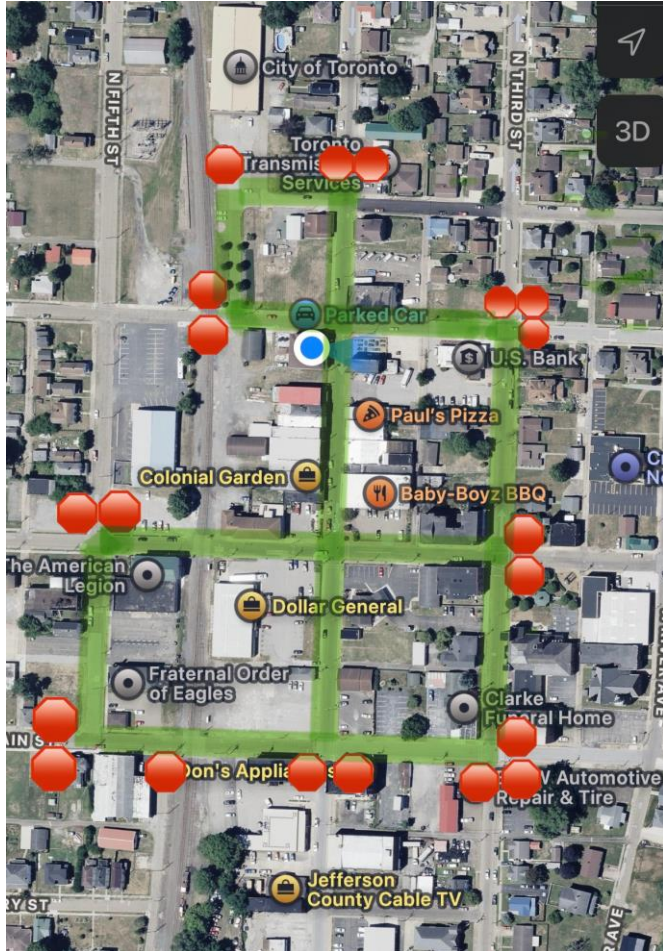

WHAT IS DORA?

The DORA allows patrons of one of the participating restaurants/bars to carry up to 16 oz. of an open alcoholic beverage in a designated cup within the designated DORA boundaries.

Purpose:

DORAs are designed to encourage foot traffic, boost local businesses, and create a more vibrant atmosphere in downtown areas.

Participating Restaurants/Bars

- BABY BOYZ BBQ
 - TRI B'S COFFEE SHOP
 - FROGS PLACE
 - AMERICAN LEGION
 - FRATERNAL ORDER OF EAGLES
-

Q&A

1. Where is the Designated Outdoor Refreshment Area (DORA) in TORONTO? What are the hours?

-Monday-Sunday 12pm-10pm

2. What is the DORA cup?

Below is an example of the Downtown Toronto DORA cup. To drink an alcohol beverage in the DORA boundaries, you must ask for your drink in a DORA cup and pay a potential upcharge per establishment.

3. Can I walk anywhere with my DORA cup?

No, you must stay within the DORA boundaries. Leaving the DORA with an alcohol beverage breaks State of Ohio and City of Toronto open containers laws. See the map above for the DORA boundaries. Boundary Signs are posted and look like the image below.